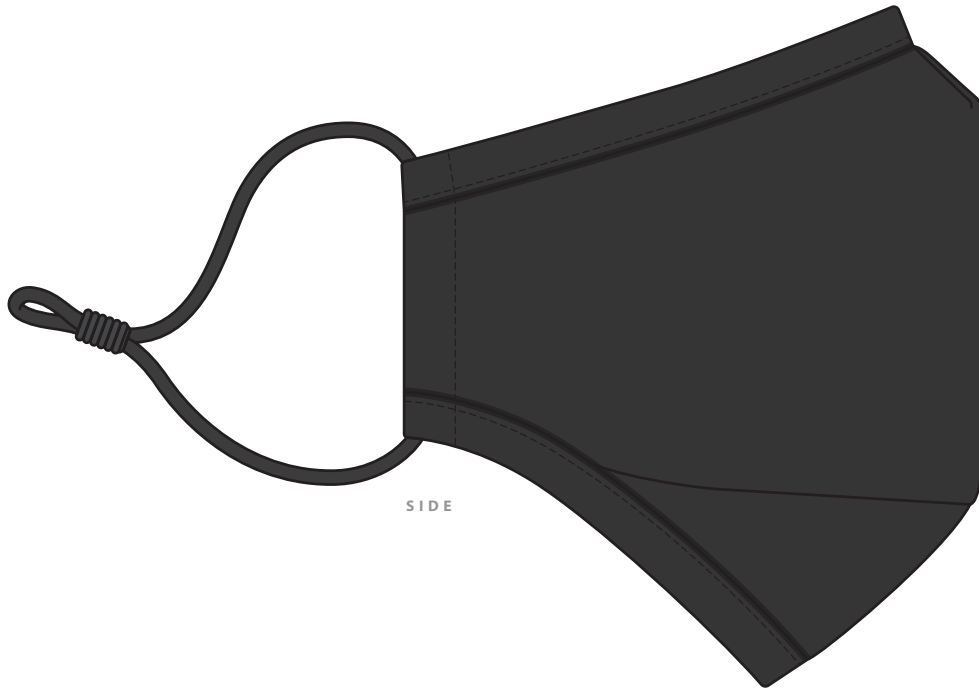

CMK-4

SIDE

FRONT

COLOUR

CMK-4

NOTE:
The maximum decoration area is a guide only and is greatly dependant on the logo shape.