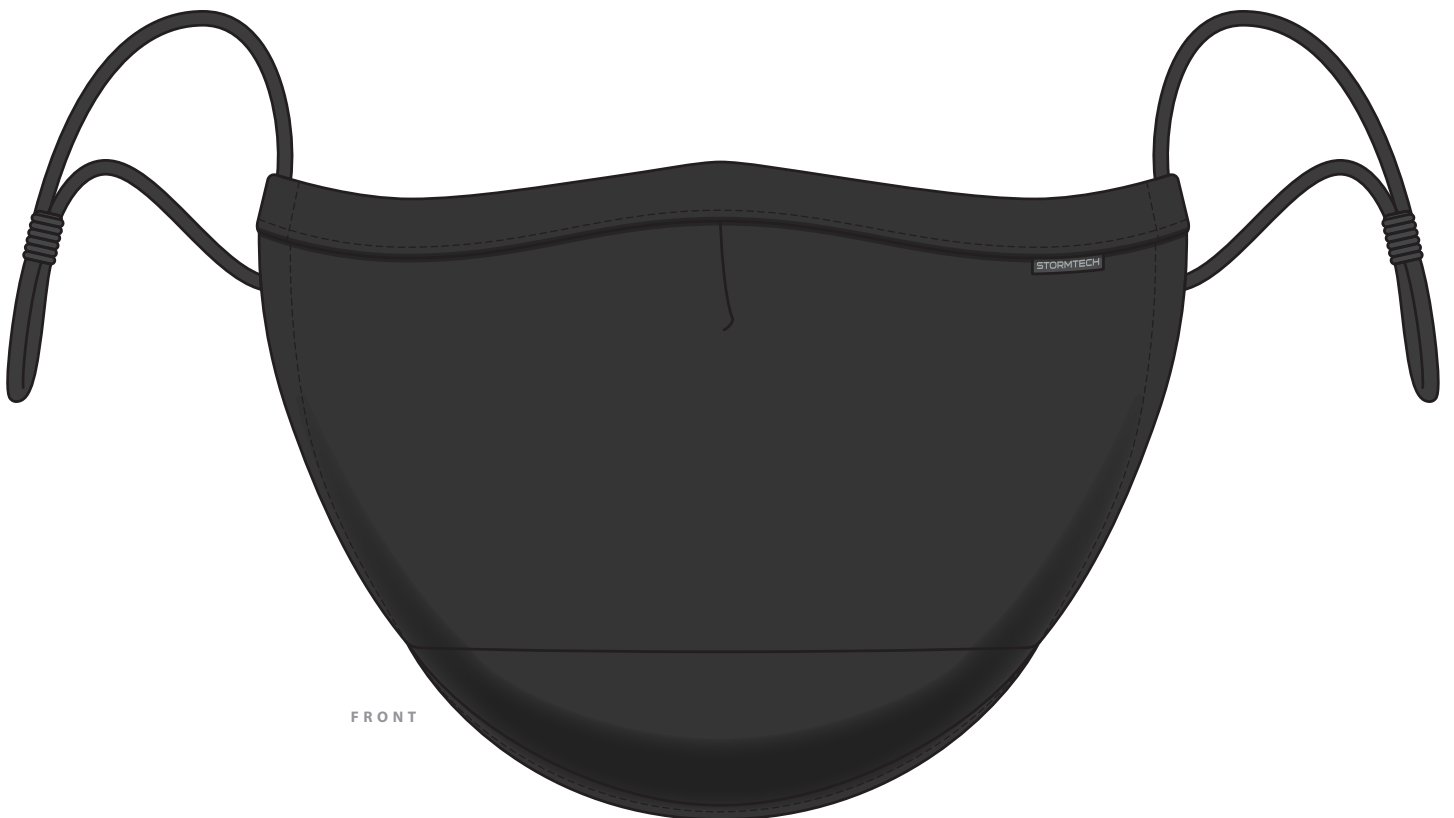

CMK-4

SIDE

FRONT

COLOUR

CMK-4

NOTE:
The maximum decoration area is a guide only and is greatly dependant on the logo shape.