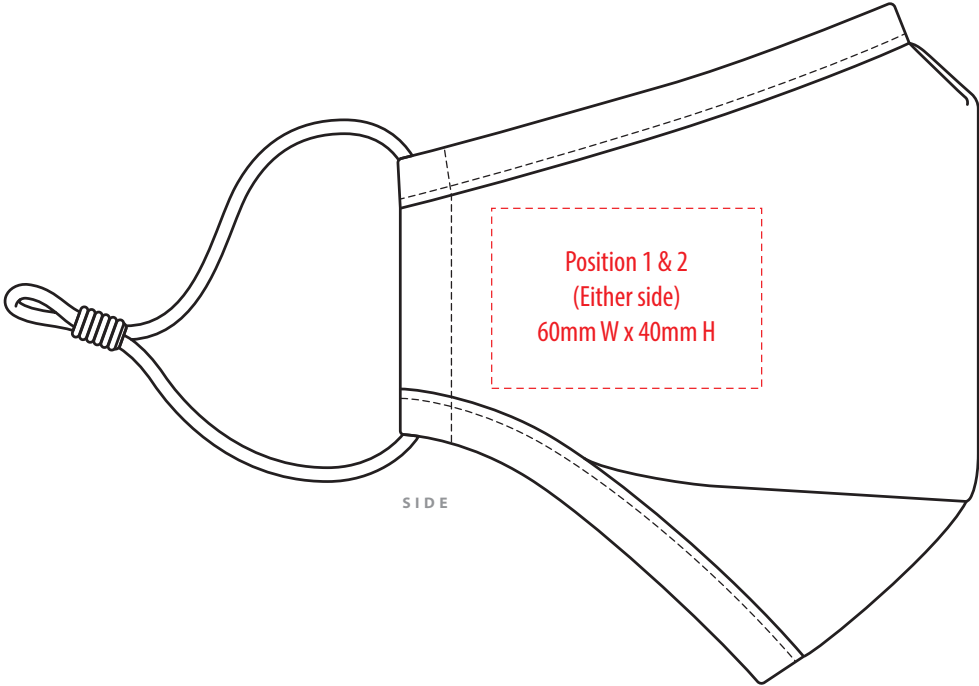

CMK-4

SIDE

FRONT

COLOUR

CMK-4

NOTE:
The maximum decoration area is a guide only and is greatly dependant on the logo shape.